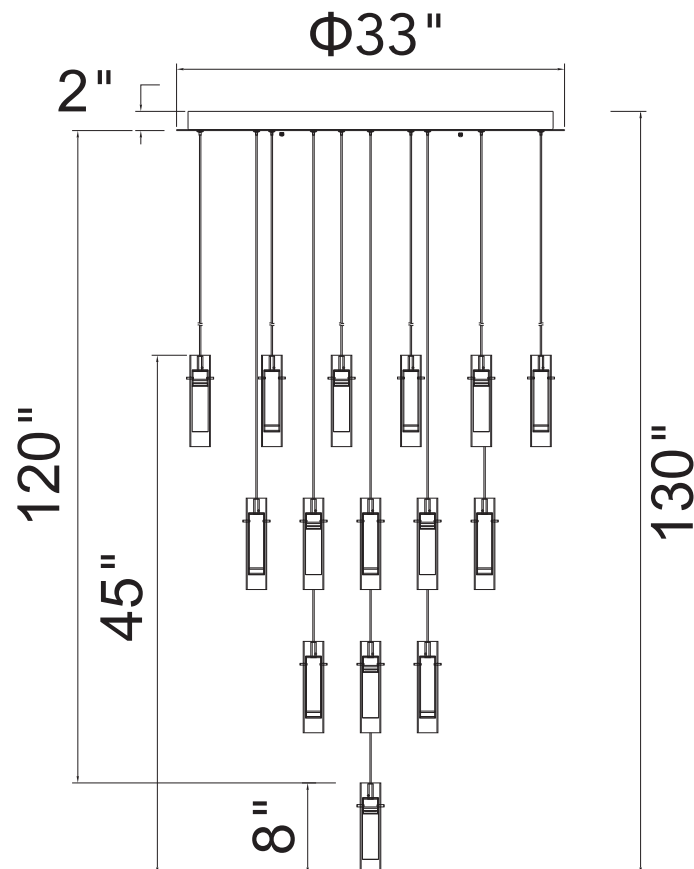

PROJECT: _____

FIXTURE TYPE: _____

LOCATION: _____

CONTACT/PHONE: _____

Item	1606P33-37-602
Collection	OLINDA
Finish	Satin Gold
Glass	Clear
Crystal	Frosted
Input	120V AC, 60HZ

Shade	-----
Length/Dia.	33"
Width/Ext.	33"
Height	45"
Maximum	130"
Lumens	3848

Light Source	LED
Bulb Info.	74W
Included	-----
Dimmable	Yes
Color	3000K
Weight	36 Lbs