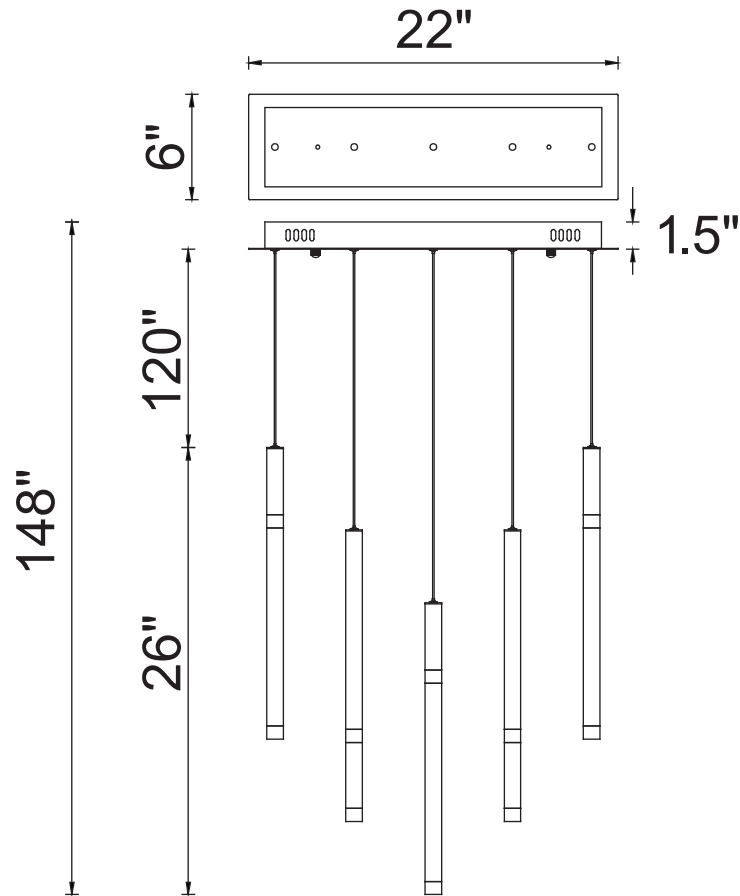

PROJECT: _____
 FIXTURE TYPE: _____
 LOCATION: _____
 CONTACT/PHONE: _____

Item	1262P22-5-101
Collection	FLUTE
Finish	Black
Acrylic	Frosted
Crystal	-----
Input	120V AC,60HZ,AC

Shade	-----
Length/Dia.	22"
Width/Ext.	6"
Height	26"
Maximum	148"
Lumens	1092

Light Source	LED
Bulb Info.	21W
Included	-----
Dimmable	Yes
Color	3000K
Weight	