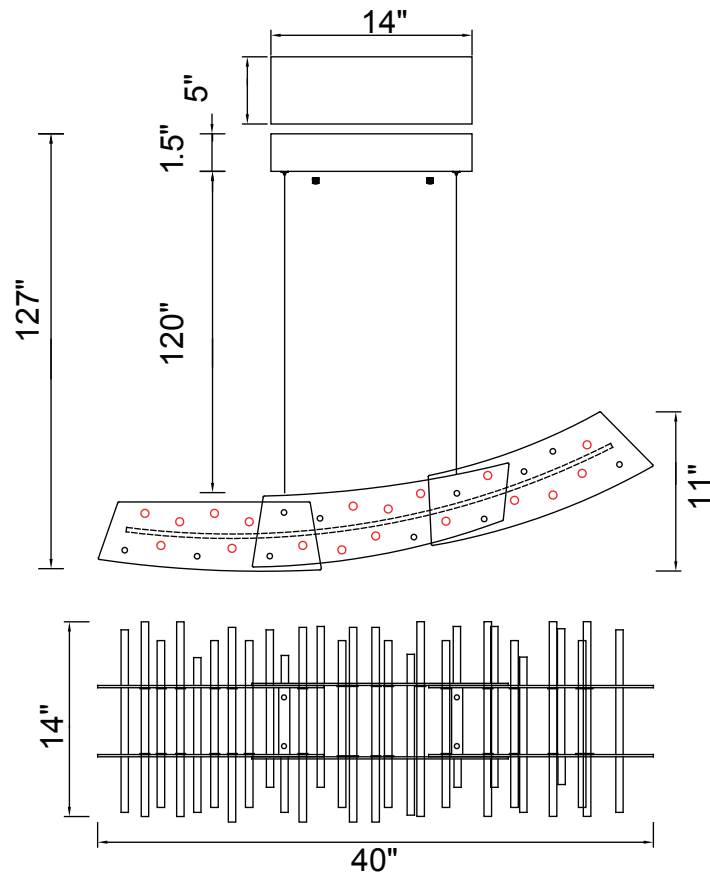

PROJECT: _____

FIXTURE TYPE: _____

LOCATION: _____

CONTACT/PHONE: _____

Item	1244P40-602
Collection	GONDOLA
Finish	Satin Gold
Glass	-----
Crystal	Clear
Input	120V AC,60HZ,AC

Shade	-----
Length/Dia.	40"
Width/Ext.	14"
Height	11"
Maximum	127"
Lumens	1040

Light Source	LED
Bulb Info.	20W
Included	-----
Dimmable	Yes
Color	3000K
Weight	