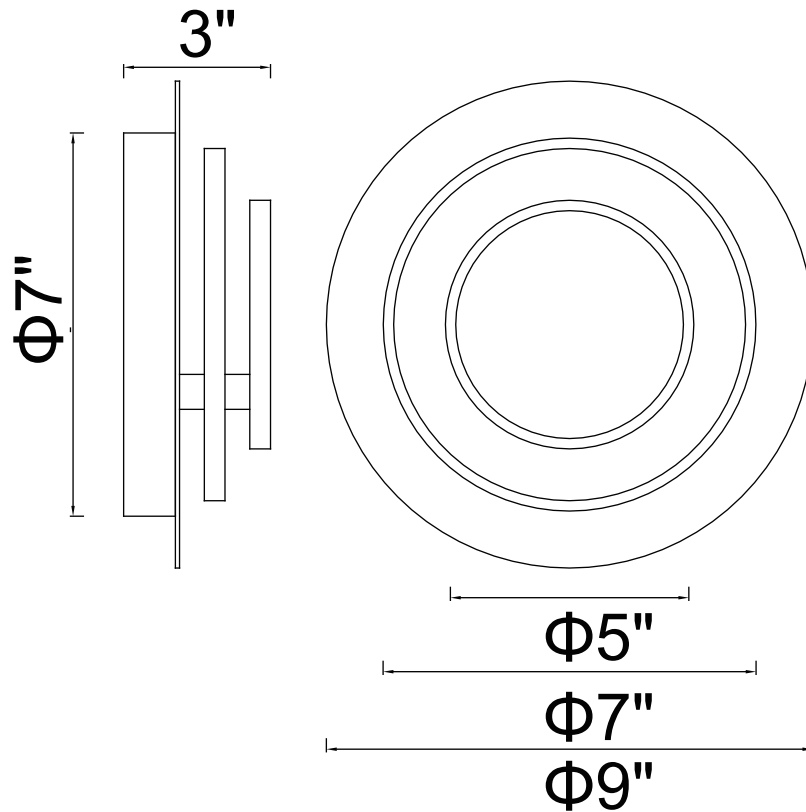

PROJECT: _____

FIXTURE TYPE: _____

LOCATION: _____

CONTACT/PHONE: _____

Item	1239W9-101
Collection	PRIVATE I
Finish	Matte Black
Acrylic	Frosted
Crystal	-----
Input	120V AC,60HZ,AC

Shade	-----
Length/Dia.	9"
Width/Ext.	9"
Height	9"
Maximum	-----
Lumens	416

Light Source	LED
Bulb Info.	8W
Included	-----
Dimmable	Yes
Color	3000K
Weight	