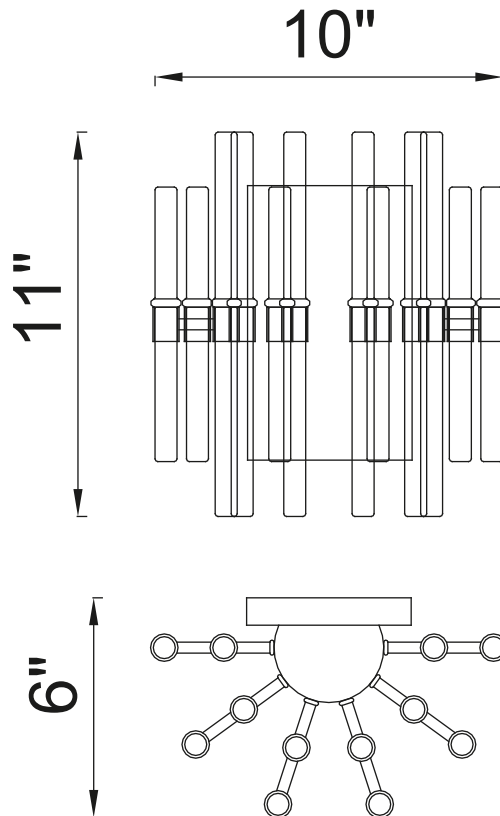

PROJECT: _____

FIXTURE TYPE: _____

LOCATION: _____

CONTACT/PHONE: _____

Item	1137W10-1-613
Collection	MIROIR
Finish	Polished Nickel
Glass	Clear
Crystal	-----
Input	120V AC,60HZ,AC

Shade	-----
Length/Dia.	10"
Width/Ext.	6"
Height	11"
Maximum	-----
Lumens	-----

Light Source	G9
Bulb Info.	1×40W
Included	-----
Dimmable	Yes
Color	-----
Weight	