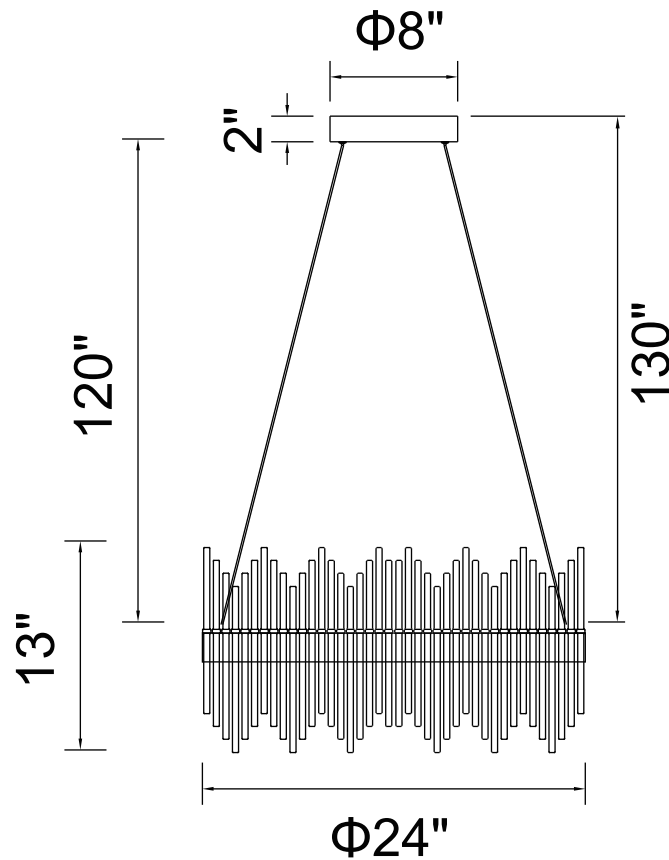

PROJECT: _____

FIXTURE TYPE: _____

LOCATION: _____

CONTACT/PHONE: _____

Item	1063P24-169
Collection	GENEVIEVE
Finish	Medallion Gold
Glass	-----
Crystal	-----
Input	120V AC,60HZ,AC

Shade	-----
Length/Dia.	24"
Width/Ext.	-----
Height	13"
Maximum	130"
Lumens	2600

Light Source	LED
Bulb Info.	50W
Included	-----
Dimmable	Yes
Color	3000K
Weight	17.5KG