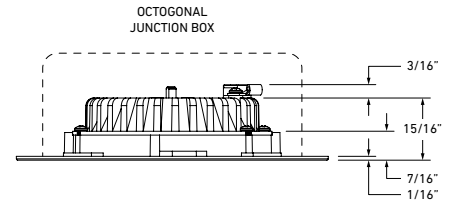

QUICK SPECS

SIZE	WATTS	DELIVERED LUMENS*	COLOR °T 5CCT	CRI	VOLTAGE	BEAM ANGLE	FINISH
4"	9W	580lm	2700K 3000K 3500K 4000K 5000K	90	120V	110°	○ White

*Lumen output measured at 3000K