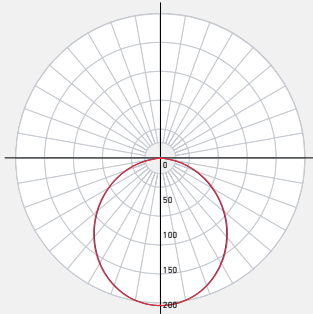

PROJECT: _____ **TYPE:** _____

DATE: _____ **QTY:** _____

NOTES:

QUICK SPECS

SIZE	WATTS	DELIVERED LUMENS*	COLOR °T 5CCT	CRI	VOLTAGE	BEAM ANGLE	FINISH
4"	9W	580lm	2700K 3000K 3500K 4000K 5000K	90	120V	110°	○ White

*Lumen output measured at 3000K

LIGHT DISTRIBUTION

CONSTRUCTION	Lens Frosted	Type of optics Flat lens	Type of LED Back lit SMD
	Lens material Acrylic	Housing material Cast aluminum	Cut hole size 4"
RATINGS	Placement Indoor/Outdoor	Lifespan 50,000 hrs.	FT rating -
	Location Wet	Certifications ETL, FCC, ICES, ES IC, ASTM E283-04	Operating temperature -20° to 40° C