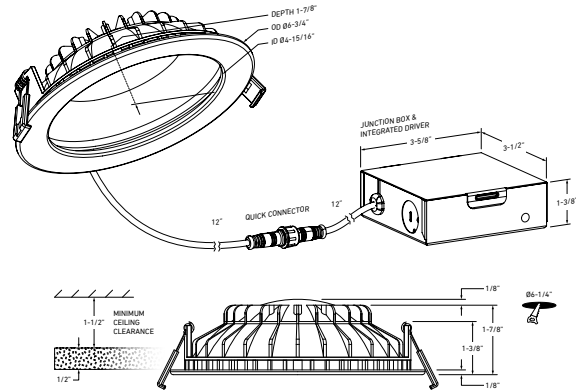

PROJECT:	TYPE:
DATE:	QTY:
NOTES:	

QUICK SPECS

SIZE	WATTS	DELIVERED LUMENS*	COLOR °T	CRI	VOLTAGE	BEAM ANGLE	FINISH
6"	12W	750lm	3000 K - 2200 K	80	120V	110°	○ White

*Lumen output measured at 3000K

LIGHT DISTRIBUTION

CONSTRUCTION	Lens -	Type of optics Reflector	Type of LED Edge-lit SMD
	Lens material Acrylic	Housing material Cast aluminum	Cut hole size 6-1/4"

RATINGS	Placement Indoor	Lifespan 50,000 hrs.	FT rating FT4
	Location Damp	Certifications ETL, FCC, ICES, IC, ASTM E283-04	Operating temperature -20° to 40° C

WHAT'S IN THE BOX

- LED recessed fixture
- Junction box
- Push-in wire connectors
- Mounting hardware
- Instruction sheet

ACCESSORIES

- [RFP-UNI](#)
Universal Drilling Plate
- [RFP-46](#)
Drilling Plate

ADAPTERS

- [REC-EXT108](#)
108" extension cord for recessed fixtures
- [REC-EXT230](#)
230" extension cord for recessed fixtures

**ELECTRICAL
DETAILS**

Input voltage
100-135V

Output current
330mA

Power factor
98%

Driver type
Constant current