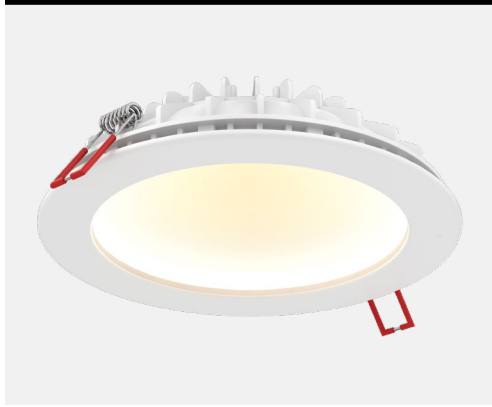

MODEL NAME **IND6-DW-WH**
INDIRECT
6-Inch Indirect Recessed Light

Create the perfect mood when dimming your lights. This is now possible with our Dim to Warm concept, generating a warm, exquisite glow to set the tone for your evening.

PROJECT:	TYPE:
DATE:	QTY:
NOTES:	

QUICK SPECS

SIZE	WATTS	DELIVERED LUMENS*	COLOR °T	CRI	VOLTAGE	BEAM ANGLE	FINISH
6"	12W	750lm	3000 K - 2200 K	80	120V	110°	○ White

*Lumen output measured at 3000K

LIGHT DISTRIBUTION

CONSTRUCTION	Lens -	Type of optics Reflector	Type of LED Edge-lit SMD
	Lens material Acrylic	Housing material Cast aluminum	Cut hole size 6-1/4"

RATINGS	Placement Indoor	Lifespan 50,000 hrs.	FT rating FT4
	Location Damp	Certifications ETL, FCC, ICES, IC, ASTM E283-04	Operating temperature -20° to 40° C