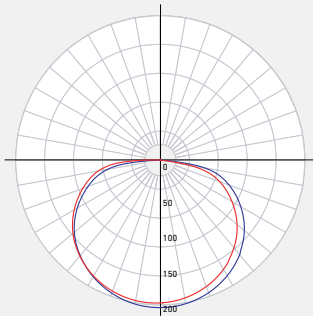

PROJECT:	TYPE:
DATE:	QTY:
NOTES:	

QUICK SPECS

SIZE	WATTS	DELIVERED LUMENS*	COLOR °T	CRI	VOLTAGE	BEAM ANGLE	FINISH
6"	12W	750lm	3000 K - 2200 K	80	120V	110°	○ White

*Lumen output measured at 3000K

LIGHT DISTRIBUTION

CONSTRUCTION	Lens -	Type of optics Reflector	Type of LED Edge-lit SMD
	Lens material Acrylic	Housing material Cast aluminum	Cut hole size 6-1/4"

RATINGS	Placement Indoor	Lifespan 50,000 hrs.	FT rating FT4
	Location Damp	Certifications ETL, FCC, ICES, IC, ASTM E283-04	Operating temperature -20° to 40° C